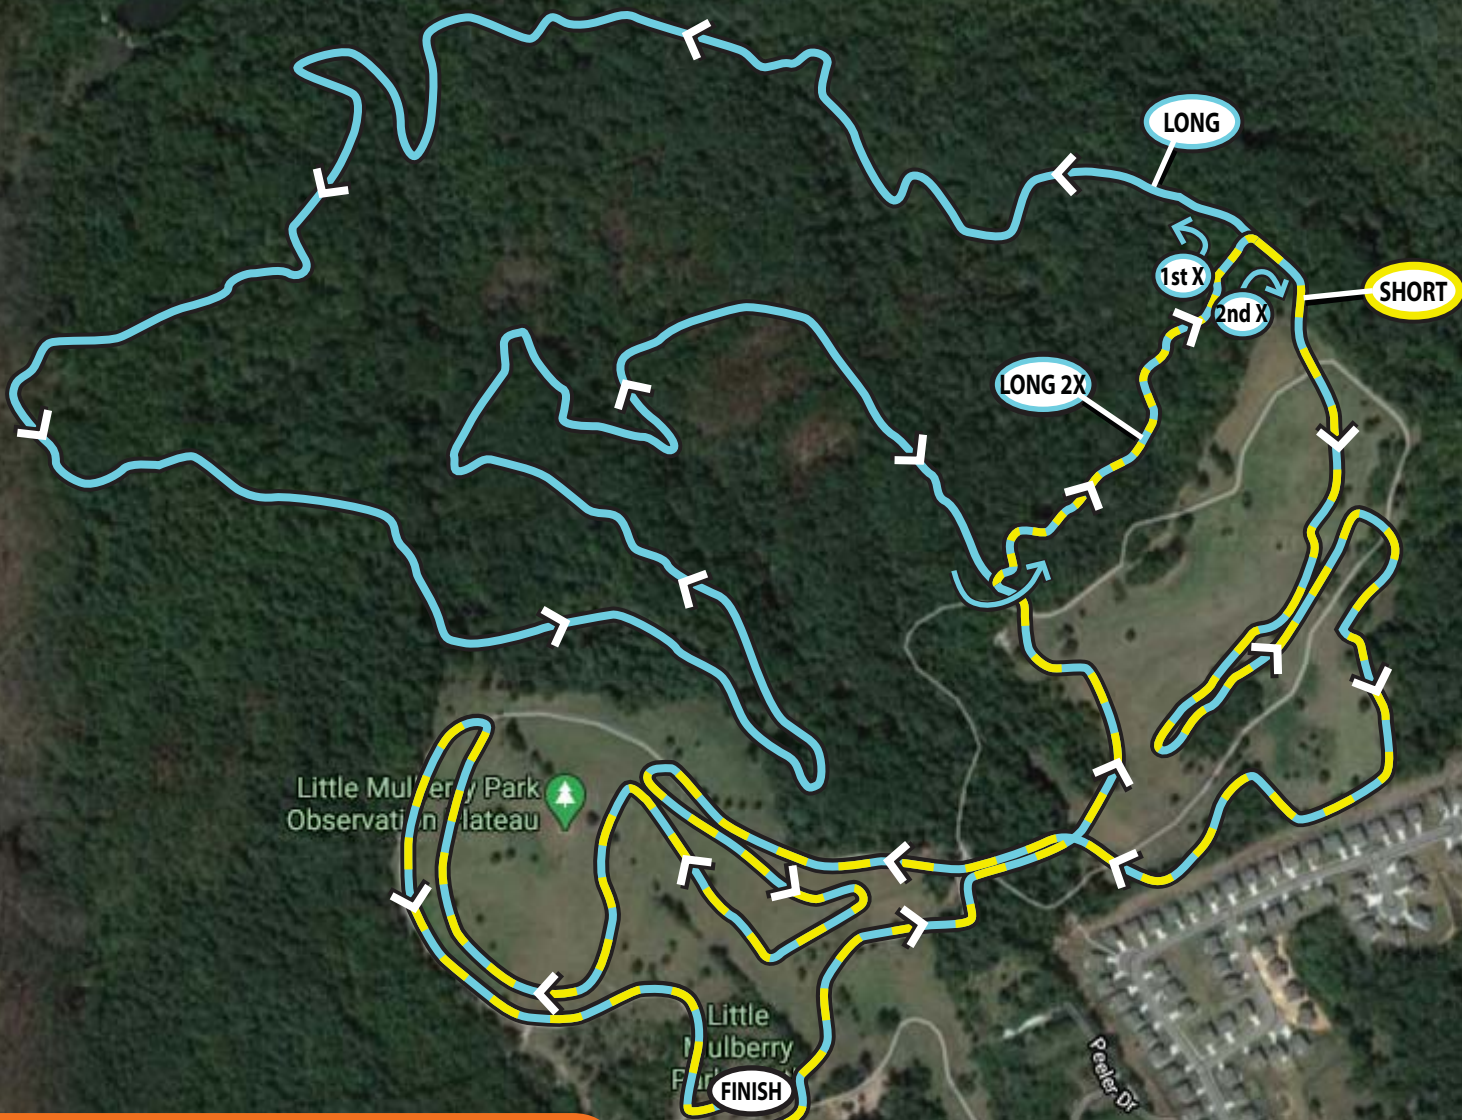

**Dirty Spokes Productions**  
LITTLE MULBERRY PARK  
6.5 Mile / 3.3 Mile Trail Run

Little Mulberry Park  
Observation Plateau

Little Mulberry  
FINISH

START

Peter Dr

Fence Rd

Fence Rd NE

Little Mulberry,  
Fence Rd entrance

Fence Rd NE

Johnson Family  
Farms of Georgia

Grove Cir